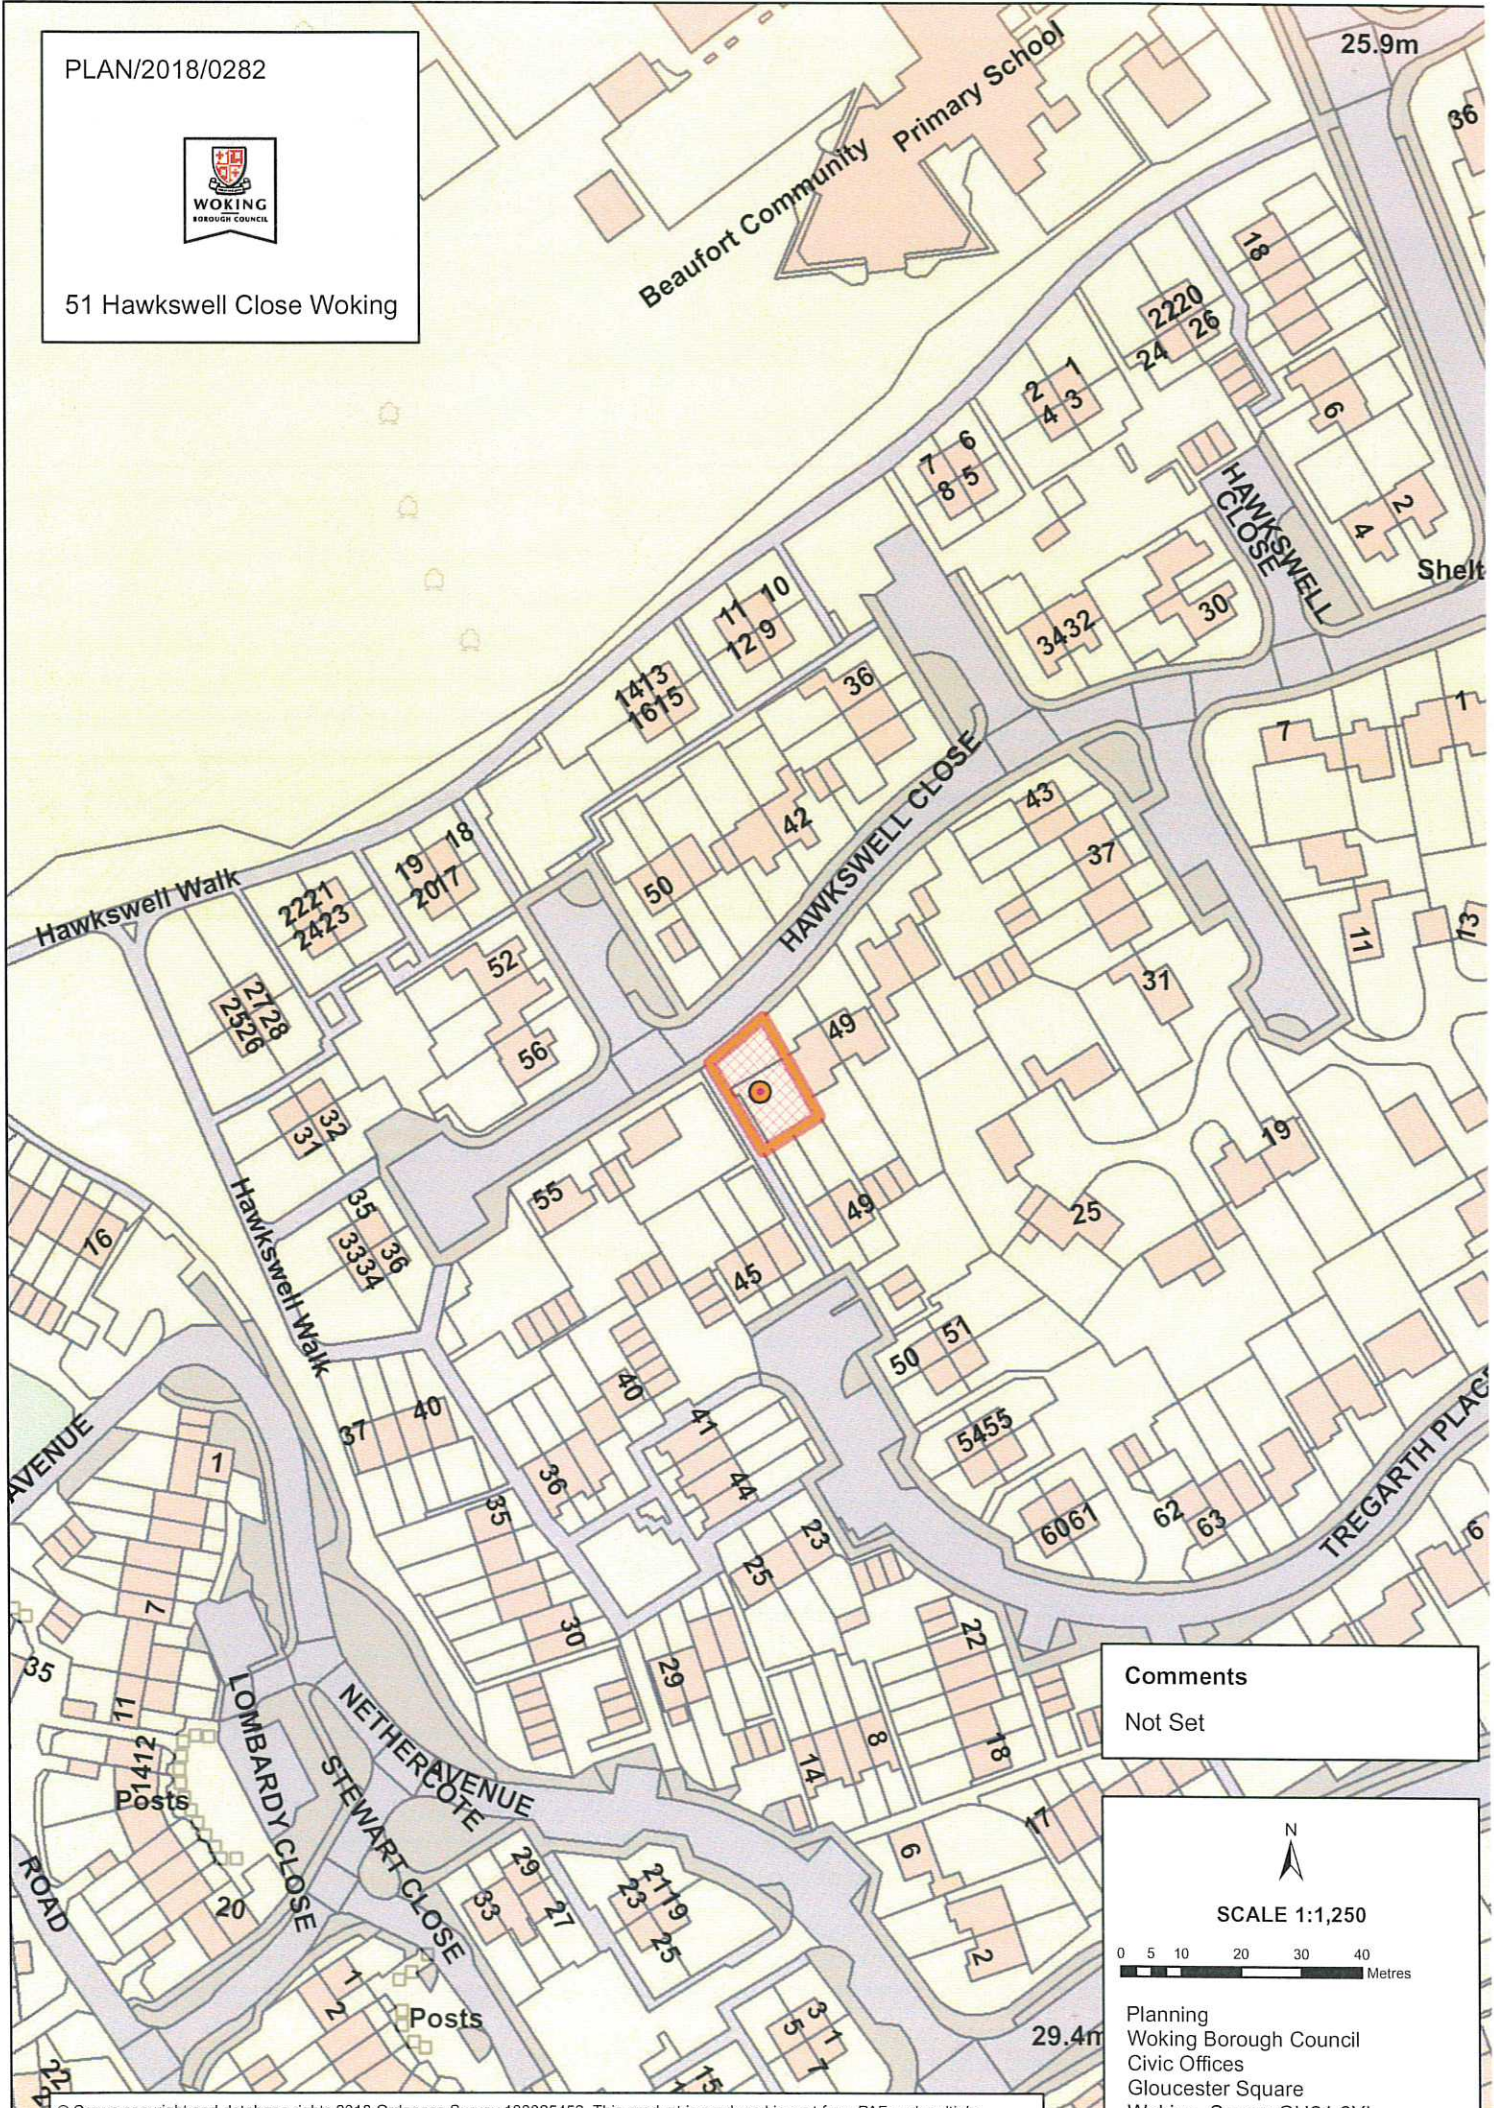

PLAN/2018/0282

51 Hawkswell Close Woking

Beaufort Community Primary School

25.9m

Comments
Not Set

Planning
Woking Borough Council
Civic Offices
Gloucester Square
Woking, Surrey GU21 6YL